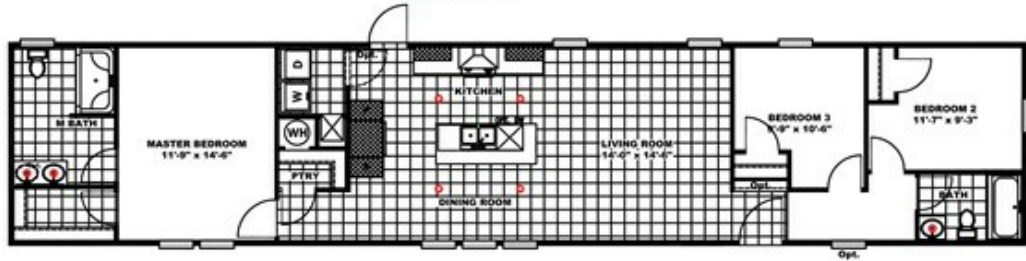

REVOLUTION 76A Model number: 46REV16763AH

3 beds • 2 baths • 1216 sq.ft. • 16' width • 76' depth

OPT/FANTASY BATH

OPT/KITCHEN BEAMS
= ON LEFT LOGGERS

OPT/2BED

Opt. Venetian Bath

Our home building facilities invest in continuous product and process improvements. Plans, dimensions, features, materials, specifications and availability are subject to change without notice or obligation. Renderings and floor plans are representative likenesses of our homes and may differ from the actual homes. We invite you to tour a Home Center near you and inspect the highest value in quality housing available or call (256) 820-8000 to speak with a Home Consultant. Copyright 2017, CMH. All rights reserved.